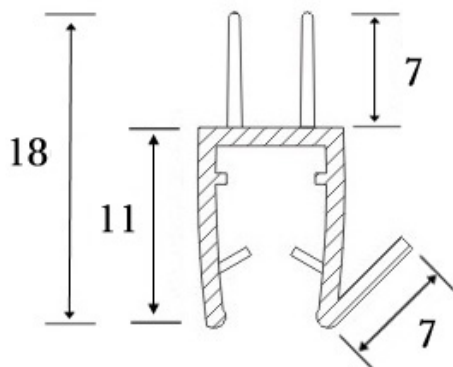

PRODUCT SHEET

Description:

PVC Seal Glass To Floor, S-5707, 2,5 Mtr, F/6mm Glass

Item number:

15.22.290-1

Units	Box	Carton	HS Code	Barcode
Pcs.	10	70	3925901000	
				5704866443241

SISO A/S

Mileparken 11
DK-2740 Skovlunde
Denmark
VAT: DK 24786013